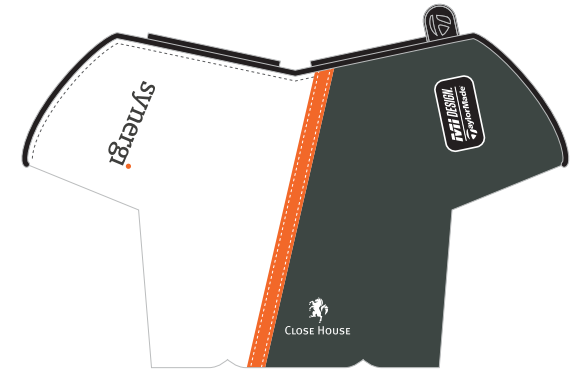

CUSTOM SHAPE
TEE MARKER

LONGEST DRIVE
A3 SIGN

ARRIVAL GIFTS

TAYLORMADE MIDESIGN 2.0 COLLECTION #1 - GOLF DAY ESSENTIALS

SLEEVE

PRESENTATION TUBE

SLEEVE

PRESENTATION TUBE

HANDLE

HEAD COVERS
DRIVER/FAIRWAY/HYBRID

VALUABLES & SHOE BAGS

ALIGNMENT AID COVER

BLADE & MID BLADE
PUTTER COVER

THERMAL MUG

IBOX WINDOW - LARGE

IBOX WINDOW - SMALL