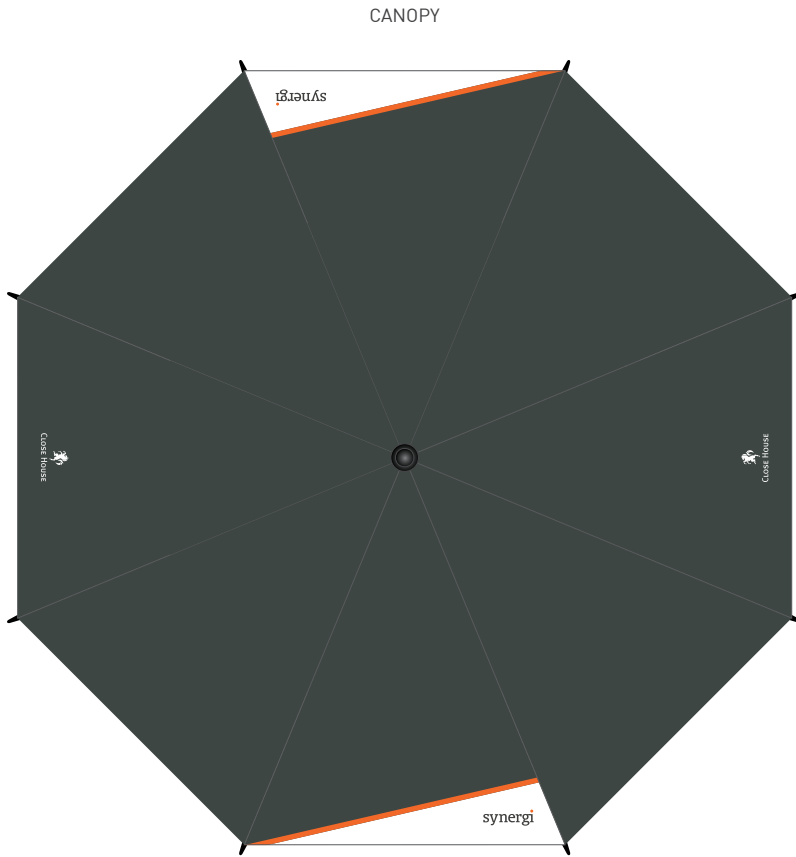

CUSTOM SHAPE
TEE MARKER

LONGEST DRIVE
A3 SIGN

ARRIVAL GIFTS

TAYLORMADE MIDESIGN 2.0 COLLECTION #1 - GOLF DAY ESSENTIALS

SLEEVE

PRESENTATION TUBE

SLEEVE

PRESENTATION TUBE