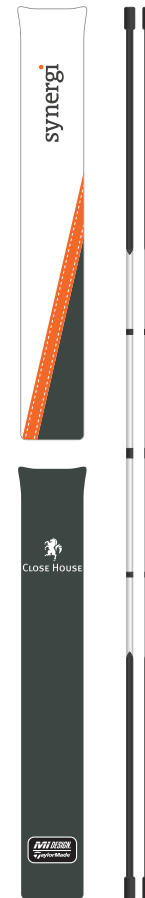

synergi

TAYLORMADE MIDESIGN 2.0 COLLECTION #1 - GOLF DAY ESSENTIALS

COLOUR PALETTE

synergi

PMS: 446c

PMS: 165c

PMS: White

VENUE BRANDING

CUSTOM SHAPE
TEE MARKER

LONGEST DRIVE
A3 SIGN

ARRIVAL GIFTS

TAYLORMADE MIDESIGN 2.0 COLLECTION #1 - GOLF DAY ESSENTIALS

SLEEVE

PRESENTATION TUBE

SLEEVE

PRESENTATION TUBE

HANDLE

HEAD COVERS
DRIVER/FAIRWAY/HYBRID

VALUABLES & SHOE BAGS

ALIGNMENT AID COVER

BLADE & MID BLADE
PUTTER COVER

THERMAL MUG

IBOX WINDOW - LARGE

IBOX WINDOW - SMALL

IBOX

IBOX PLUS

IBOX X

PLAYERS TOWEL

CART TOWEL

TRI-FOLD TOWEL

REVERSE

TAYLORMADE
ALIGNMENT
DIVOT TOOL