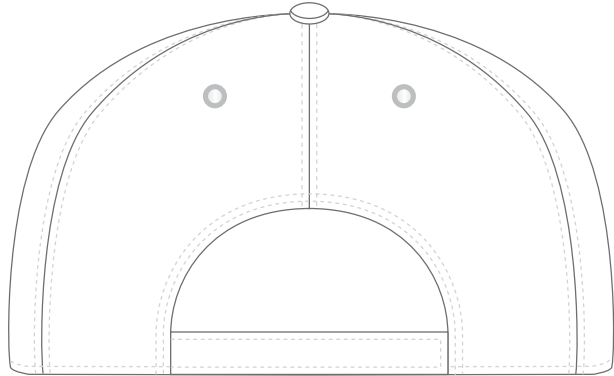

TAYLORMADE
PERFORMANCE CAP