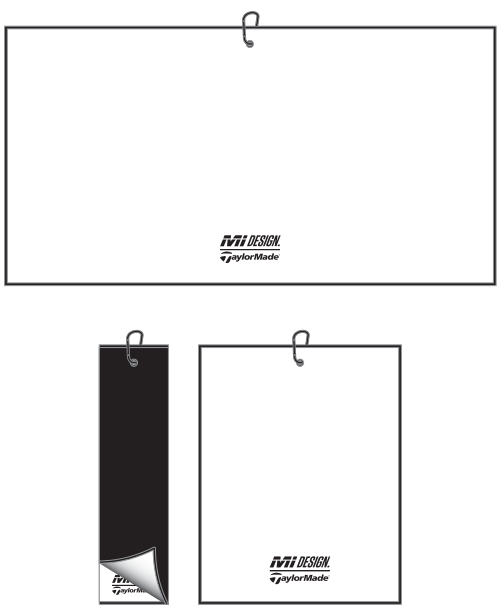

IBOX

IBOX PLUS

IBOX X

PLAYERS TOWEL

CART TOWEL

TRI-FOLD TOWEL

REVERSE

TAYLORMADE
ALIGNMENT
DIVOT TOOL

MISION COIN MARKER &
25mm BALL MARKER

MISION MARKER 1.0

ROUND CAP CLIP &
25mm BALL MARKER

MISION SQUARE
BAG TAG

CUSTOM BEANIE

FRONT

BACK

CUSTOM SNOOD